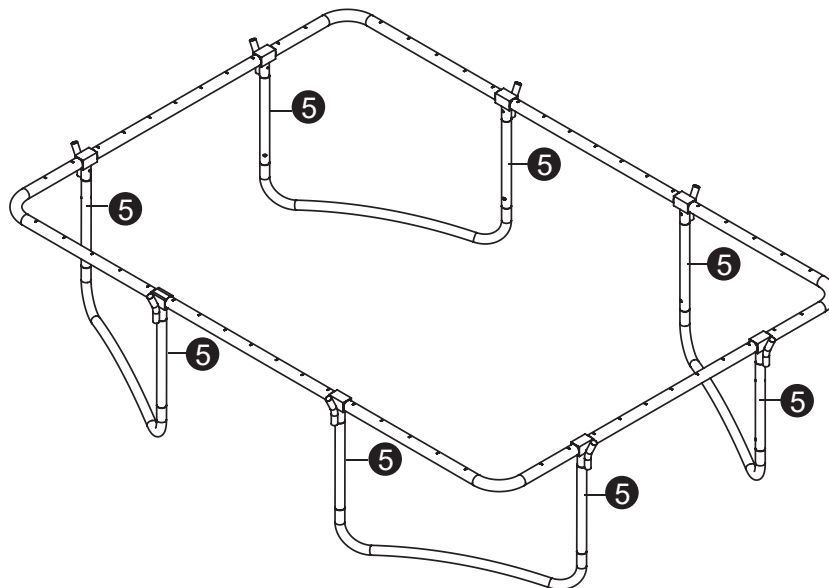

# Trampoline

EXIT Silhouette 153x214/214x305/244x366

1

Assembly Tip

2

**3**

**4**

# Trampoline

EXIT Silhouette 153x214/214x305/244x366

5

**6**