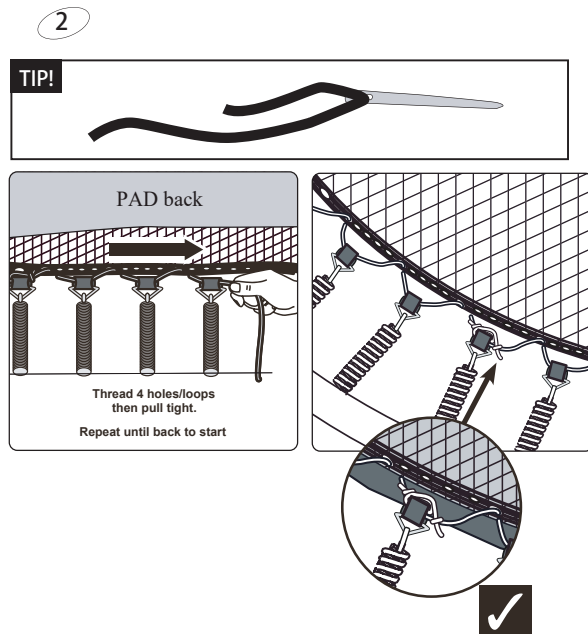

Trampoline

EXIT Silhouette 153x214/214x305/244x366

9