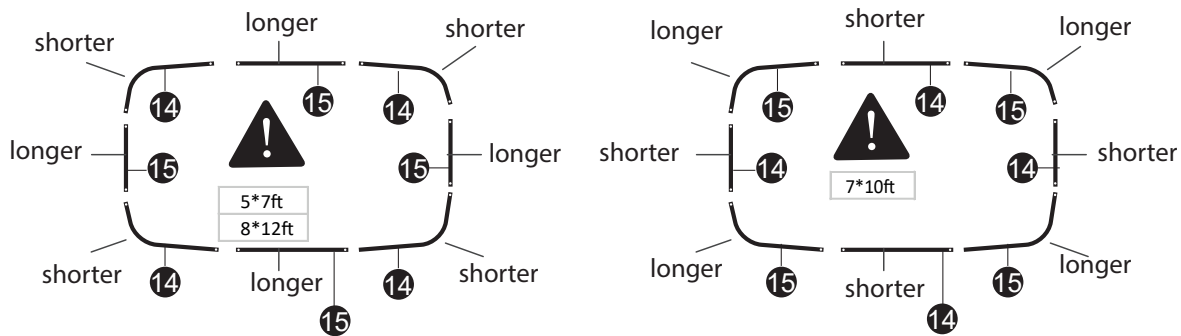

# Trampoline

EXIT Silhouette 153x214/214x305/244x366

9

St  
**10**

**Assembly Tip**

# Trampoline

EXIT Silhouette 153x214/214x305/244x366

11