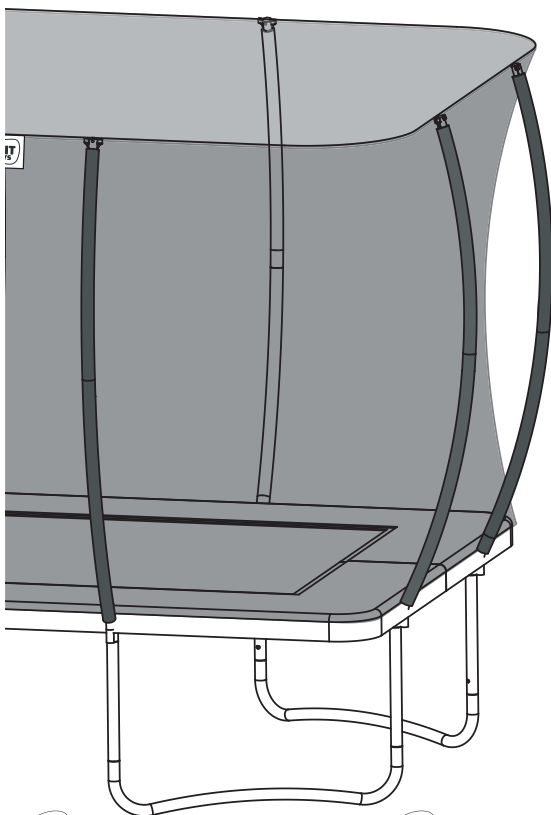

# Trampoline

EXIT Silhouette 153x214/214x305/244x366

9

St  
**10**

**Assembly Tip**

# Trampoline

EXIT Silhouette 153x214/214x305/244x366

11