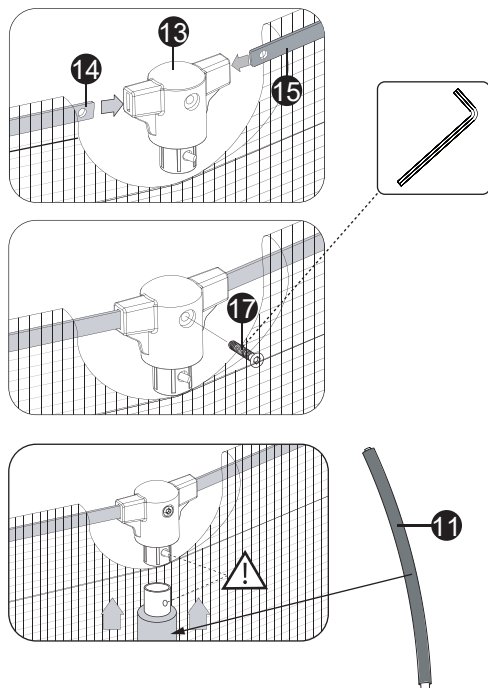

# Trampoline

EXIT Silhouette 153x214/214x305/244x366

9

St  
**10**

**Assembly Tip**

# Trampoline

EXIT Silhouette 153x214/214x305/244x366

11