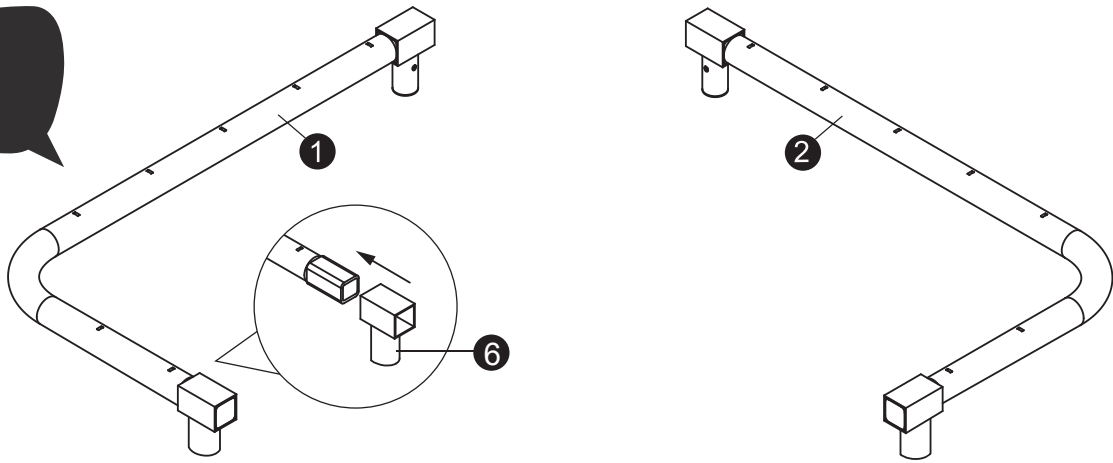

**Tools required**

- Tape Measure
- Cord min. 5 meter long

\*

BOX REFERENCE:	XX.XX.X
PRODUCTION ID:	XXX

# Sports Trampoline

EXIT Silhouette Sports  
153x214/214x305/244x366

**1**