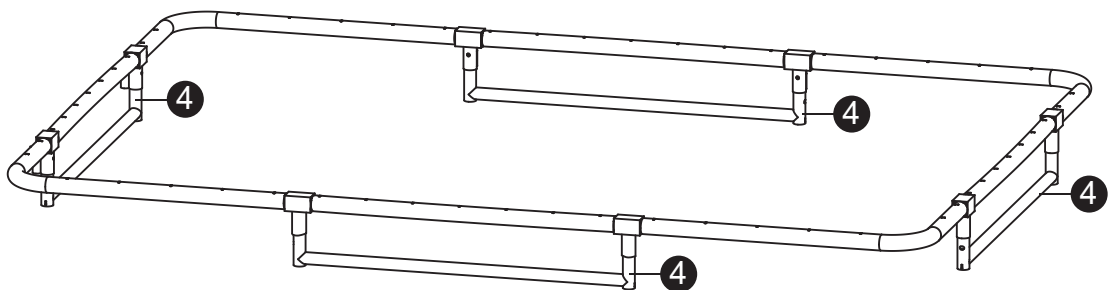

**Tools required**

- Tape Measure
- Cord min. 5 meter long

\*

BOX REFERENCE:	XX.XX.X
PRODUCTION ID:	XXX

# Sports Trampoline

EXIT Silhouette Sports  
153x214/214x305/244x366

**1**