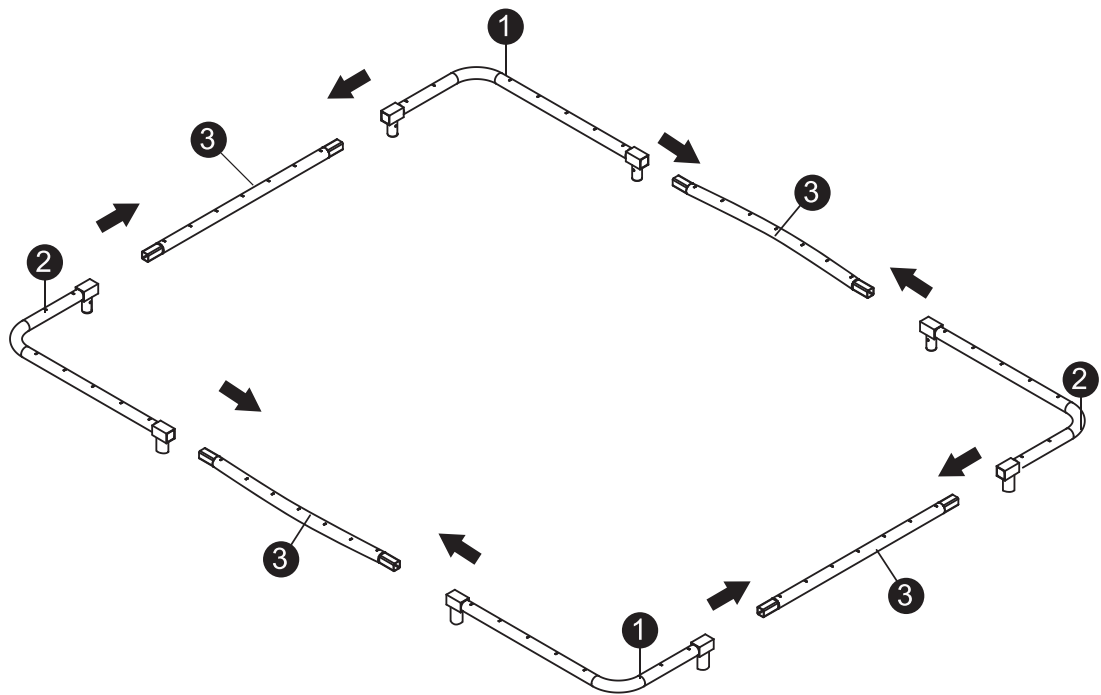

**Tools required**

- Tape Measure
- Cord min. 5 meter long

\*

BOX REFERENCE:	XX.XX.X
PRODUCTION ID:	XXX

# Sports Trampoline

EXIT Silhouette Sports  
153x214/214x305/244x366

**1**