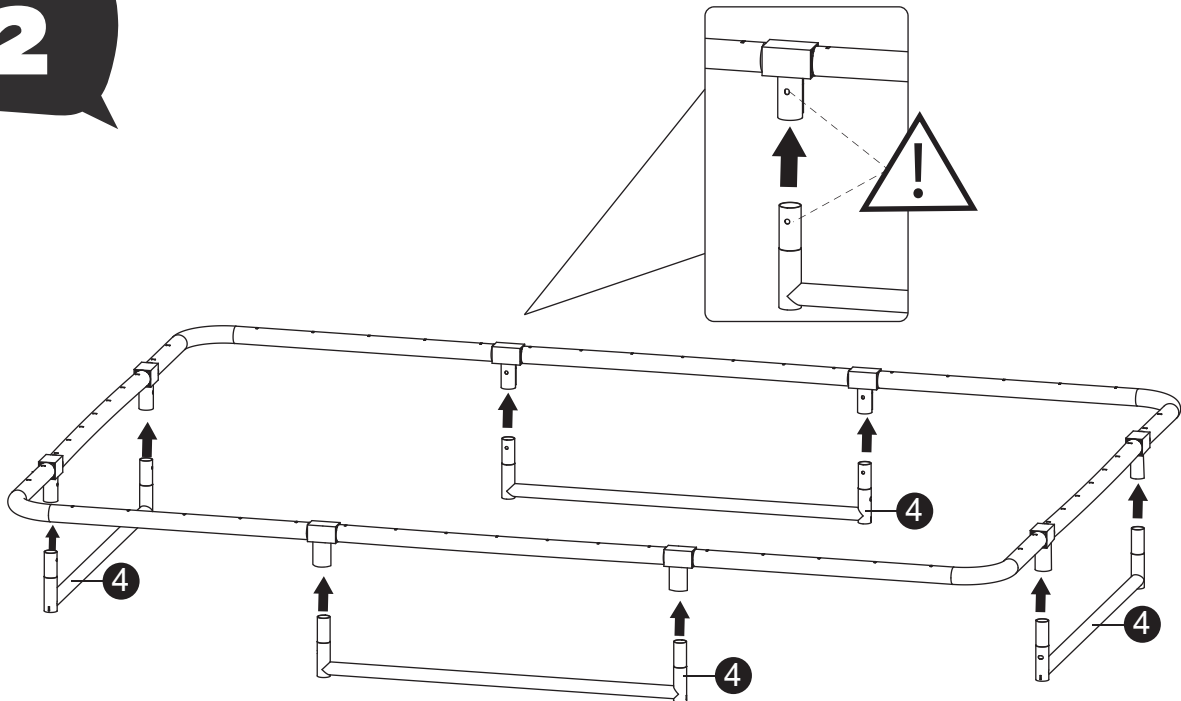

Sports Trampoline

EXIT Silhouette Sports
153x214/214x305/244x366

2