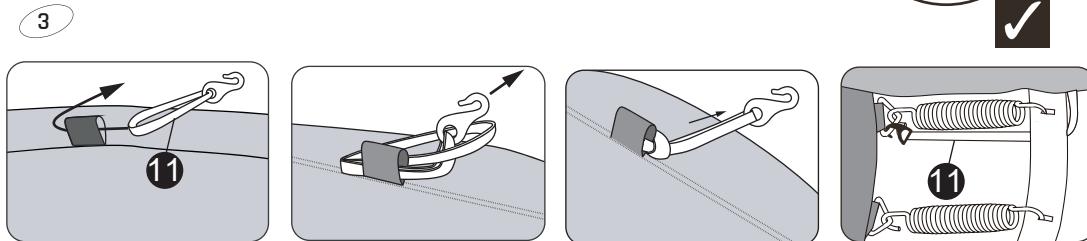

# Sports Trampoline

EXIT Silhouette Sports  
153x214/214x305/244x366

4

**5**