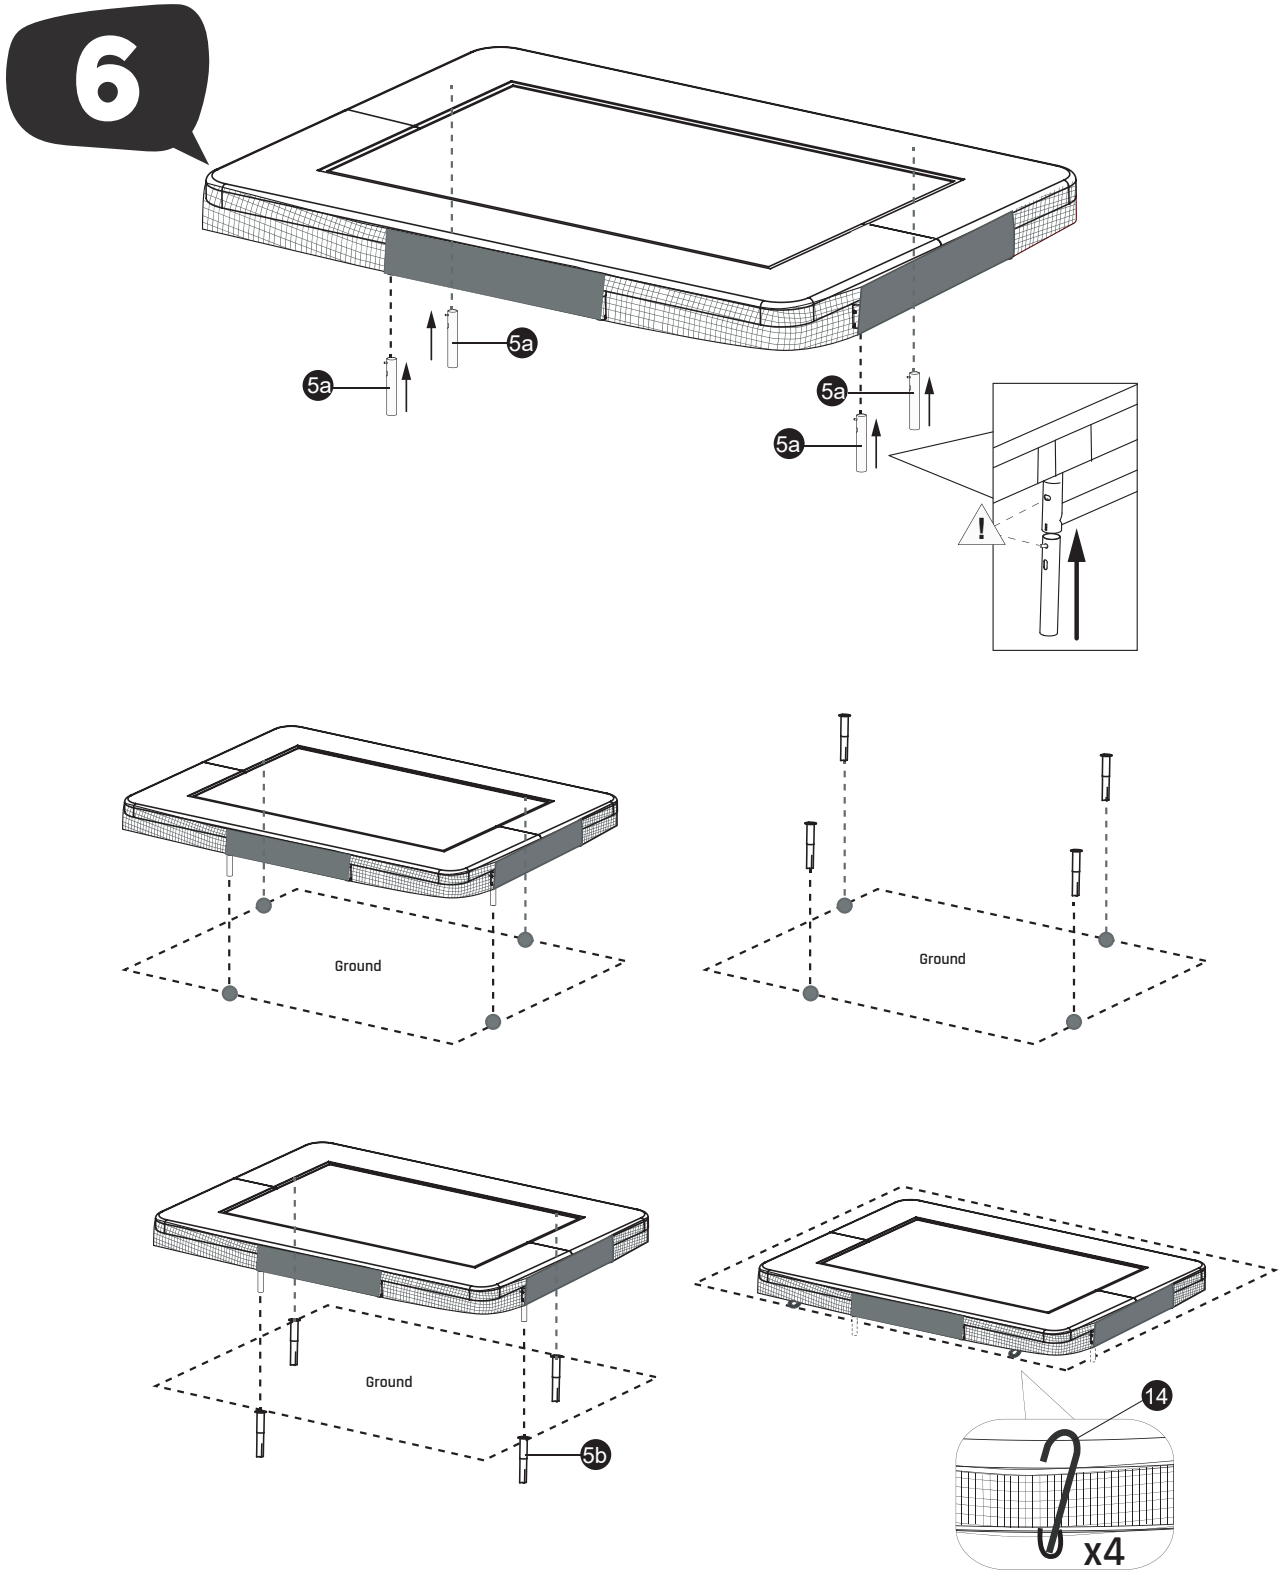

# Sports Trampoline

EXIT Silhouette Sports  
153x214/214x305/244x366

4

**5**

# Sports Trampoline

EXIT Silhouette Sports  
153x214/214x305/244x366

**7**