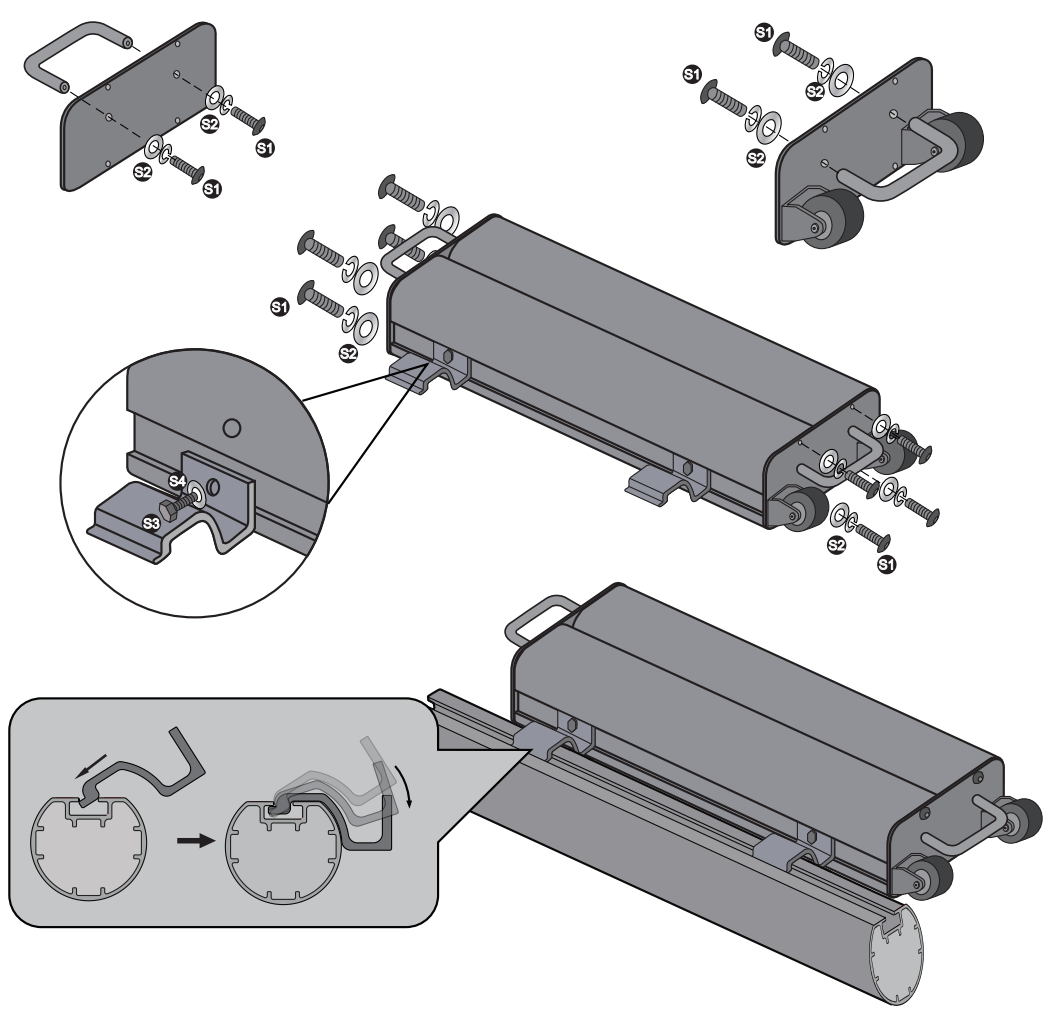

42.90.60.00 - EXIT Scala Counterweight (25 kg.)

Contact:
 Dutch Toys Group
 P.O. Box 369
 7000AJ Doetinchem
 The Netherlands
info@exittoys.com