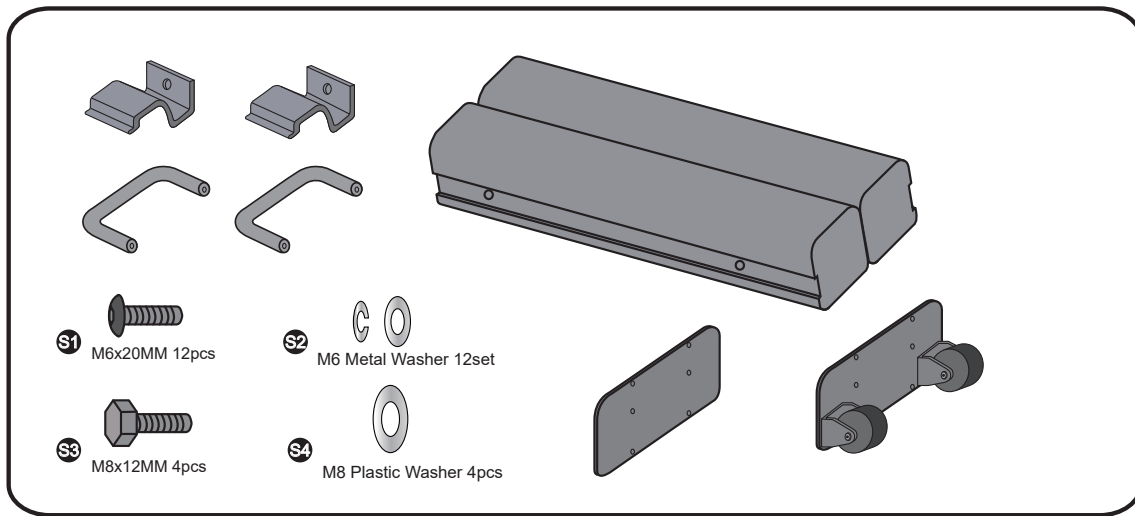

42.90.60.00 - EXIT Scala Counterweight (25 kg.)

Contact:
 Dutch Toys Group
 P.O. Box 369
 7000AJ Doetinchem
 The Netherlands
info@exittoys.com