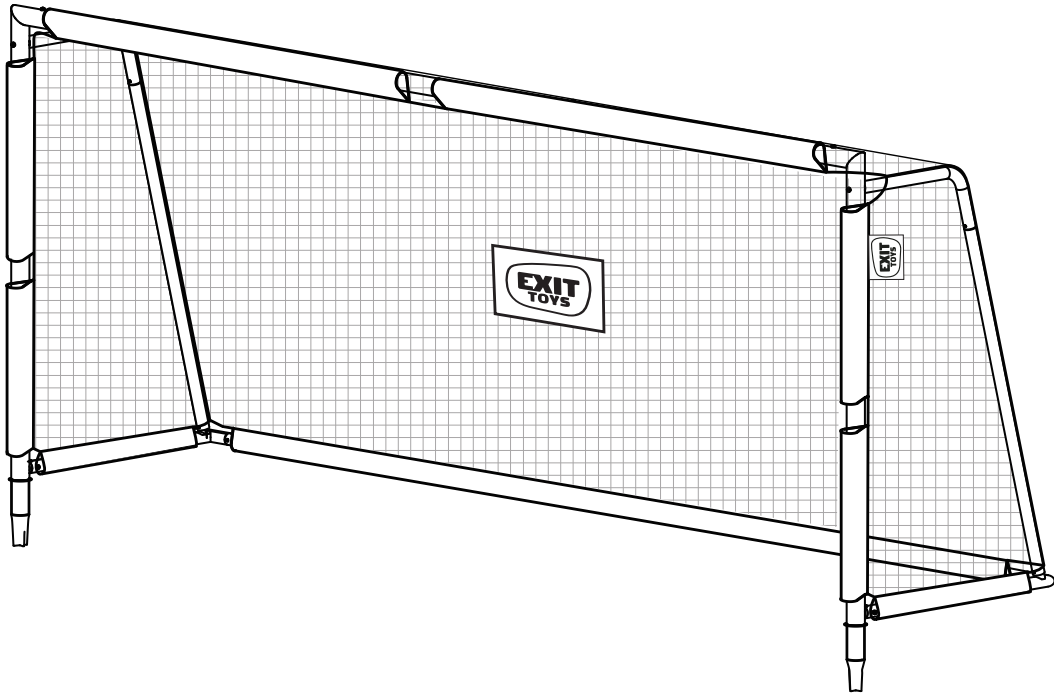

Soccer Goal

EXIT Forza

 **WARNING**
CHOKING HAZARD
small parts
Adult assembly required
retain for future reference

EXIT Forza

1

66.41.09.01 **1X**

2

66.41.09.02 **2X**