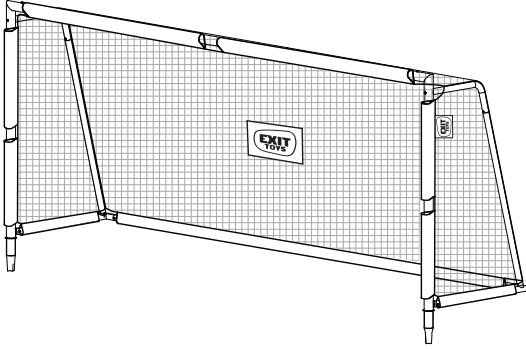

Soccer Goal

EXIT Forza

 **WARNING**
CHOKING HAZARD
small parts
Adult assembly required
retain for future reference

EXIT Forza

1

66.41.09.01 **1X**

2

66.41.09.02 **2X**