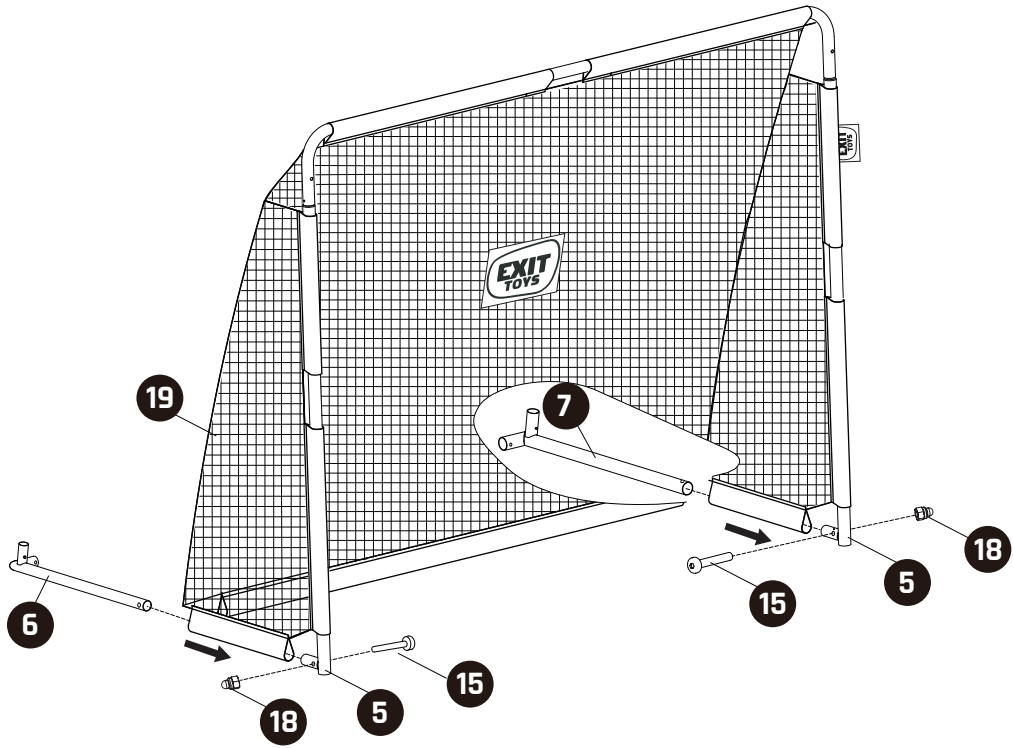

69.41.07.10

Soccer Goal

EXIT Finta

1

2

3

4

5

6

7

8

9

WARNING

- This Soccer goal is designed to be used for football only and no other purpose.
- At all times the goal shall be secured against tilting.
- Never climb on the net or goal framework.
- Never hang from the goals.
- Check all fastenings are fully tightened before using this product and check periodically afterwards.