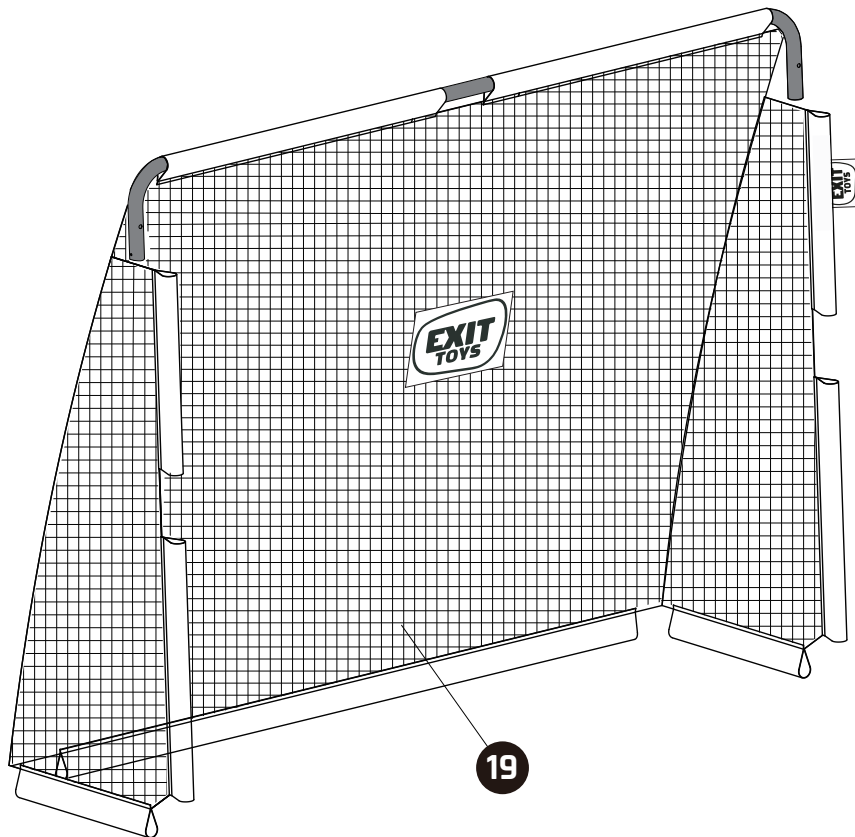

69.41.07.10

Soccer Goal

EXIT Finta

1

2

3

4

5

6

7

8

9

WARNING

- This Soccer goal is designed to be used for football only and no other purpose.
- At all times the goal shall be secured against tilting.
- Never climb on the net or goal framework.
- Never hang from the goals.
- Check all fastenings are fully tightened before using this product and check periodically afterwards.