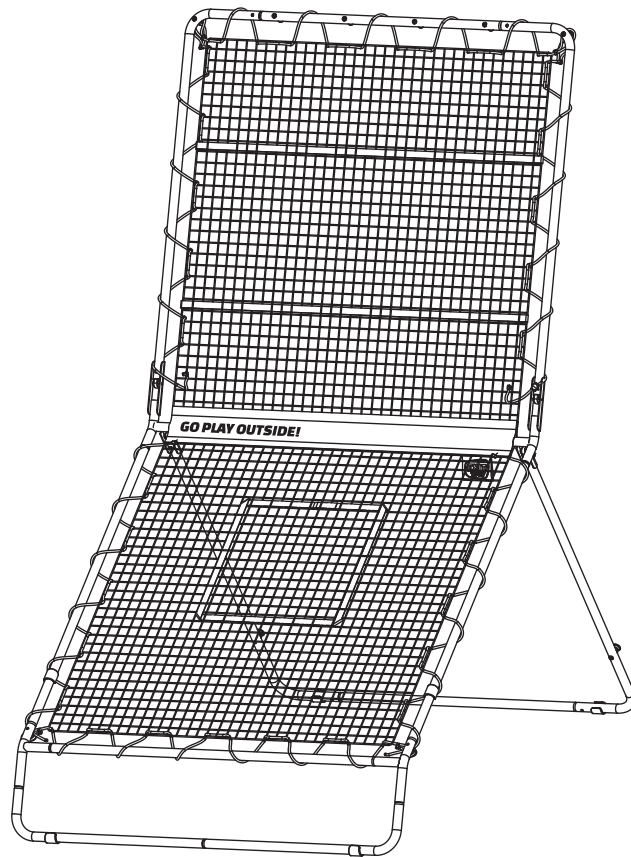

Rebounder

EXIT Smash Padel Rebounder

 **WARNING**
CHOKING HAZARD
small parts
Adult assembly required
retain for future reference

EXIT Smash Padel Rebounder

Rebounder

EXIT Smash Padel Rebounder

1A

653mm

66.30.10.10 | 1X *

1B

619mm

66.30.10.11 | 1X

2

1058mm

66.30.10.02 | 2X

3