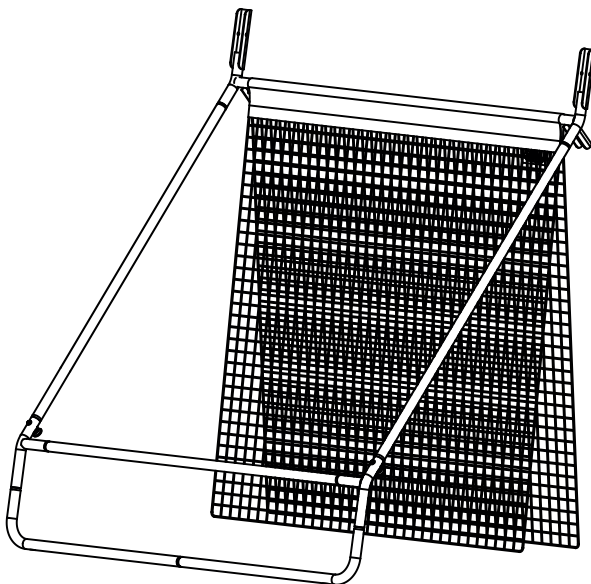

66.30.10.66 | 1X

* BOX REFERENCE: XX.XX.XX
 PRODUCTION ID: XXX XXX

Rebounder

EXIT Smash Padel Rebounder

1

2

Rebounder

EXIT Smash Padel Rebounder