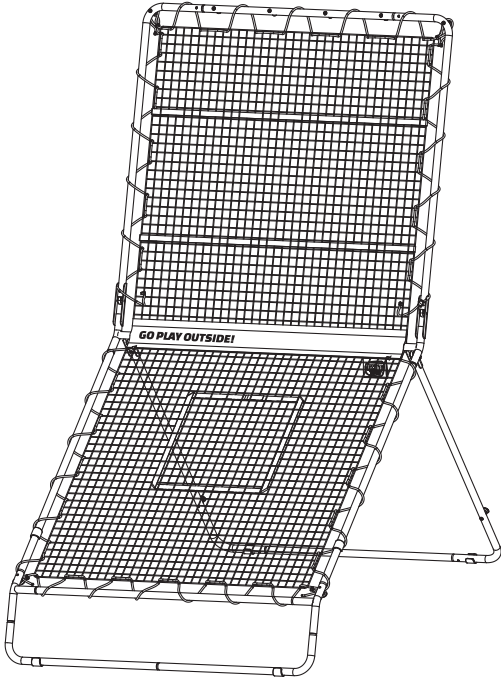

Rebounder

EXIT Smash Padel Rebounder

 **WARNING**
CHOKING HAZARD
small parts
Adult assembly required
retain for future reference

EXIT Smash Padel Rebounder

Rebounder

EXIT Smash Padel Rebounder

1A

653mm

66.30.10.10 | 1X *

1B

619mm

66.30.10.11 | 1X

2

1058mm

66.30.10.02 | 2X

3