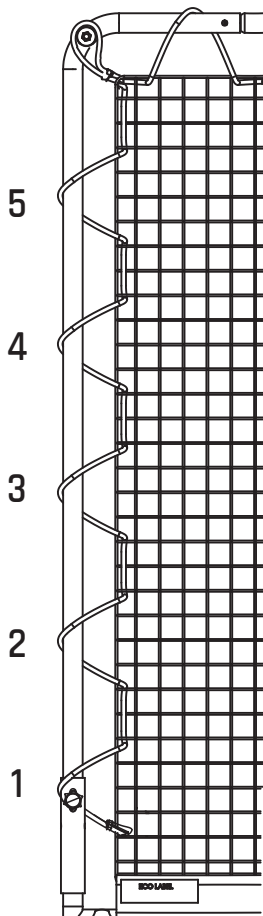

Rebounder

EXIT Smash Padel Rebounder

11