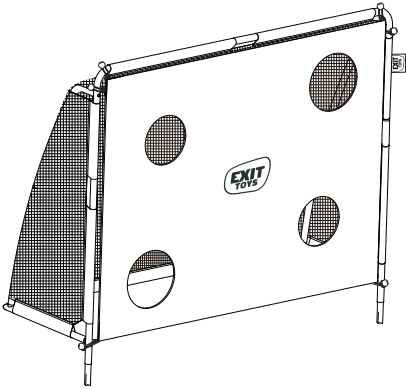

Soccer Goal

EXIT Coppa

 **WARNING**
CHOKING HAZARD
small parts
Adult assembly required
retain for future reference

EXIT Coppa

Soccer Goal

EXIT Coppa

66.41.05.92 1X

66.41.05.89 1X