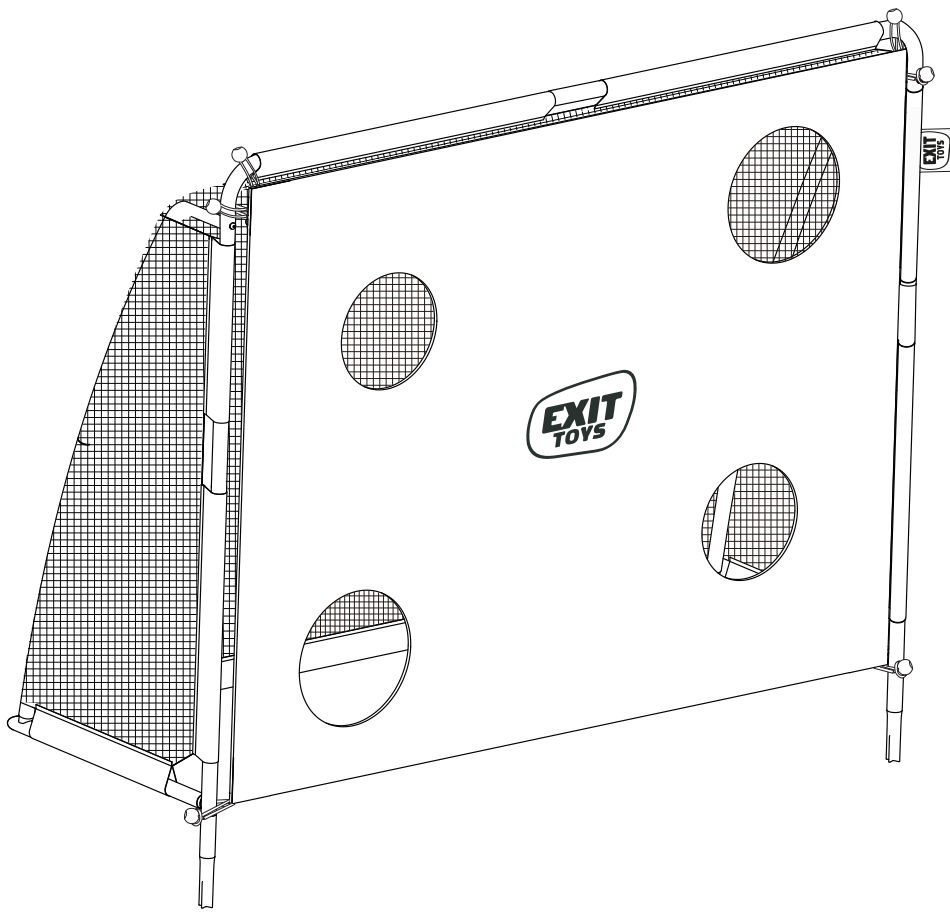

Soccer Goal

EXIT Coppa

 **WARNING**
CHOKING HAZARD
small parts
Adult assembly required
retain for future reference

EXIT Coppa

Soccer Goal

EXIT Coppa

66.41.05.92 1X

66.41.05.89 1X