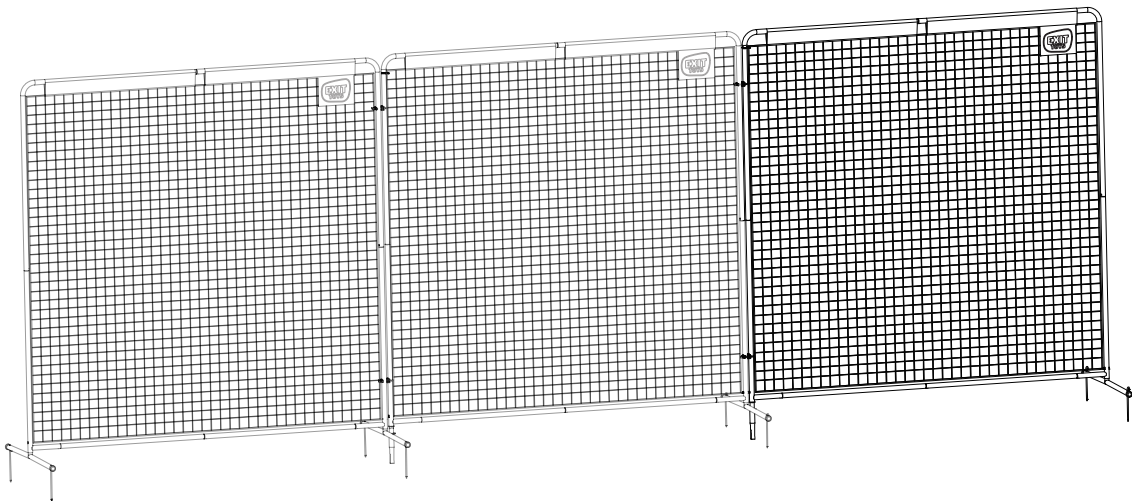

Sports

EXIT Backstop Net 900

 **WARNING**
CHOKING HAZARD
small parts
Adult assembly required
retain for future reference

EXIT Backstop Net 900

69.49.60.01 **2X**

69.49.60.02 **2X**

69.49.60.03 **2X**

69.49.60.04 **2X**