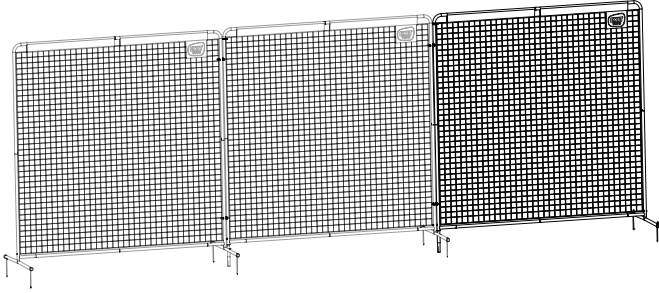

Sports

EXIT Backstop Net 900

 **WARNING**
CHOKING HAZARD
small parts
Adult assembly required
retain for future reference

EXIT Backstop Net 900

69.49.60.01 **2X**

69.49.60.02 **2X**

69.49.60.03 **2X**

69.49.60.04 **2X**