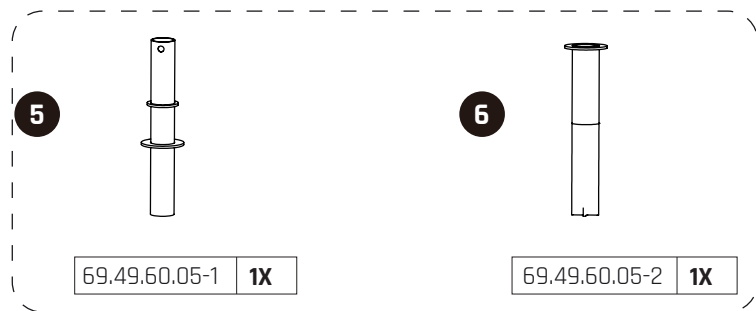

Sports

EXIT Backstop Net 900

 **WARNING**
CHOKING HAZARD
small parts
Adult assembly required
retain for future reference

EXIT Backstop Net 900

69.49.60.01 **2X**

69.49.60.02 **2X**

69.49.60.03 **2X**

69.49.60.04 **2X**

69.49.60.05-1 **1X**

69.49.60.05-2 **1X**

69.49.60.05

49.60.12.00 **1X**

66.49.60.00 **1X**

69.49.60.09 **43X**

69.49.60.10 **2X**

69.49.60.11 **1X**