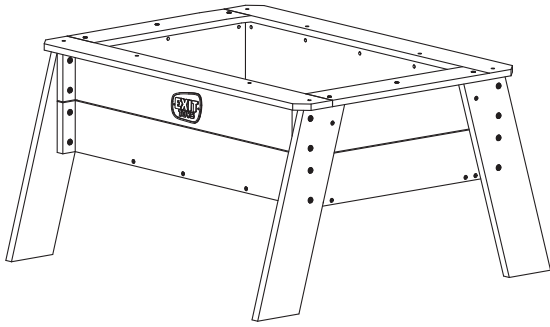

Aksent

EXIT Aksent Kids planter table L

EXIT Aksent Kids planter table L

1

430mm Grey
62.16.31.00 2X

2

810mm Grey
62.16.02.00 2X

3

810mm
62.16.03.00 2X

4

315mm
62.16.34.00 9X

5

430mm Grey
62.16.35.00 2X

6

810mm Grey
62.16.06.00 1X

7

480mm Grey
62.16.07.00 4X

8

296mm
62.16.38.00 2X

9

938mm
62.16.09.00 2X*

10

62.16.40.00 1X

17