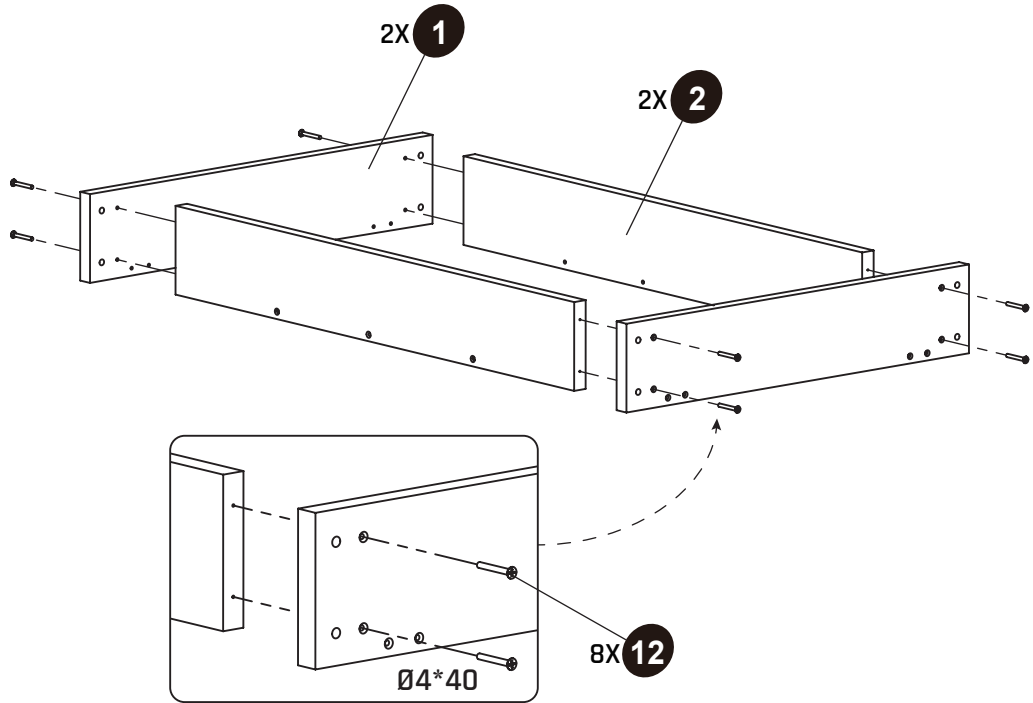

M6 Sleeve nut 16X

15

Drawing Pin 10X

16

Tool 2X

62.16.90.00 1X

* BOX REFERENCE: XX.XX
PRODUCTION ID: XXX XXX

1