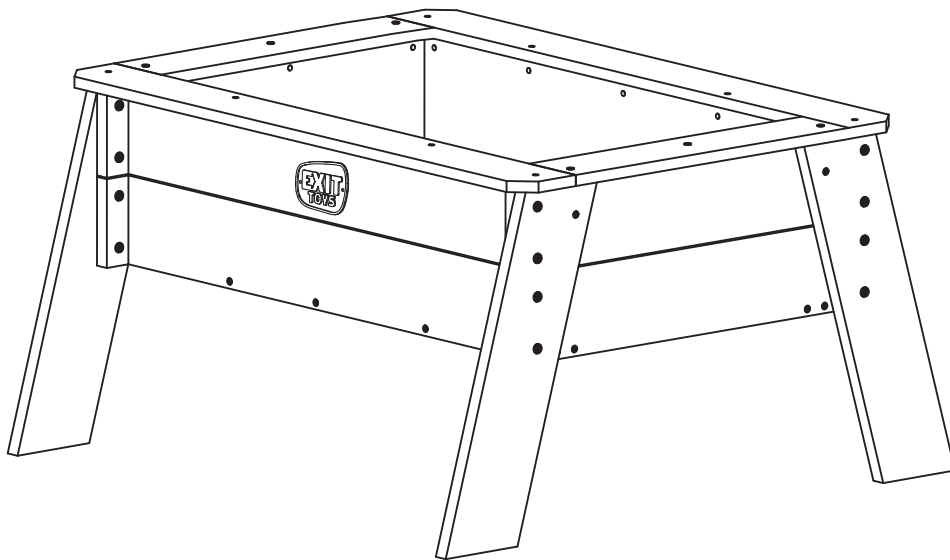

Aksent

EXIT Aksent Kids planter table L

EXIT Aksent Kids planter table L

1

430mm Grey
62.16.31.00 2X

2

810mm Grey
62.16.02.00 2X

3

810mm
62.16.03.00 2X

4

315mm
62.16.34.00 9X

5

430mm Grey
62.16.35.00 2X

6

810mm Grey
62.16.06.00 1X

7

480mm Grey
62.16.07.00 4X

8

296mm
62.16.38.00 2X

9

938mm
62.16.09.00 2X*

10

62.16.40.00 1X

17